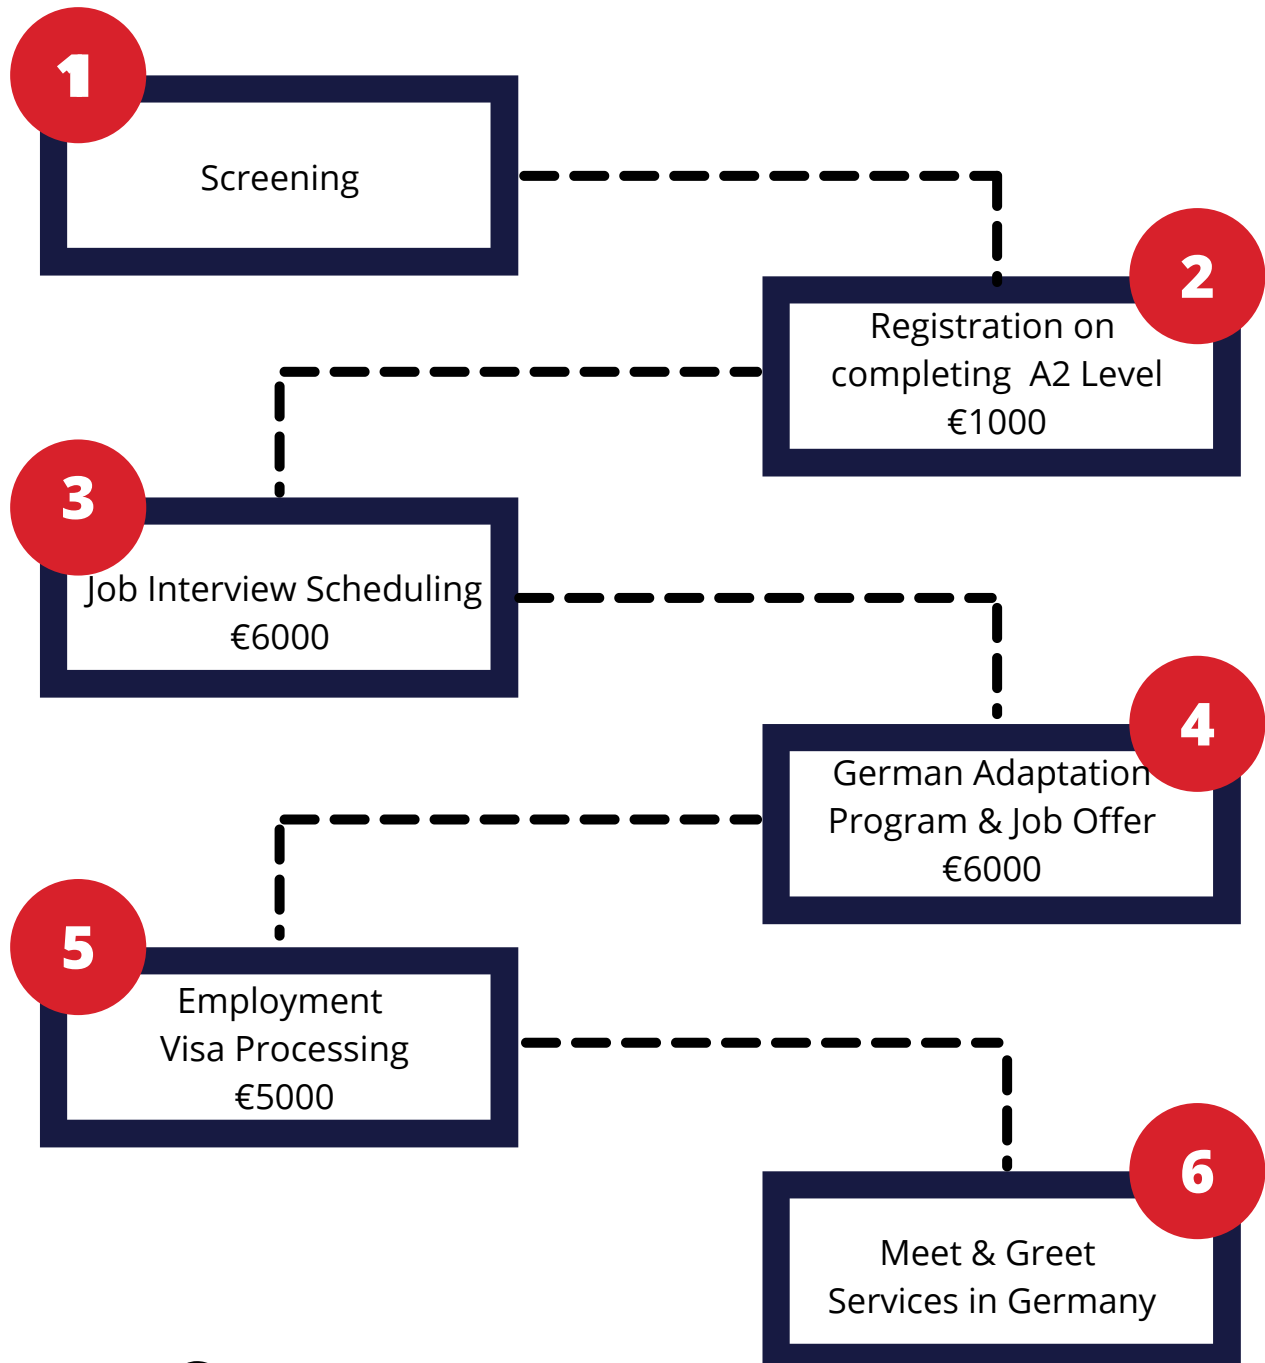

€18000

total package cost